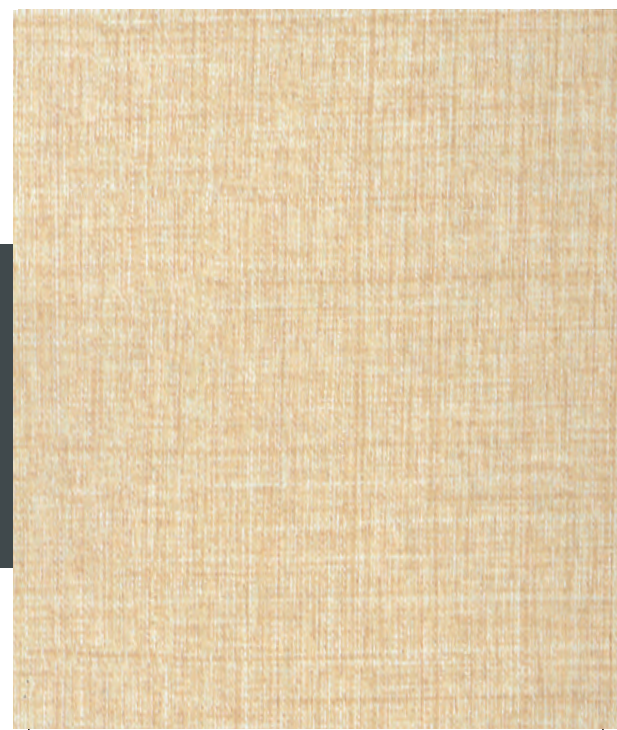

V017 | GOLDEN LINEN