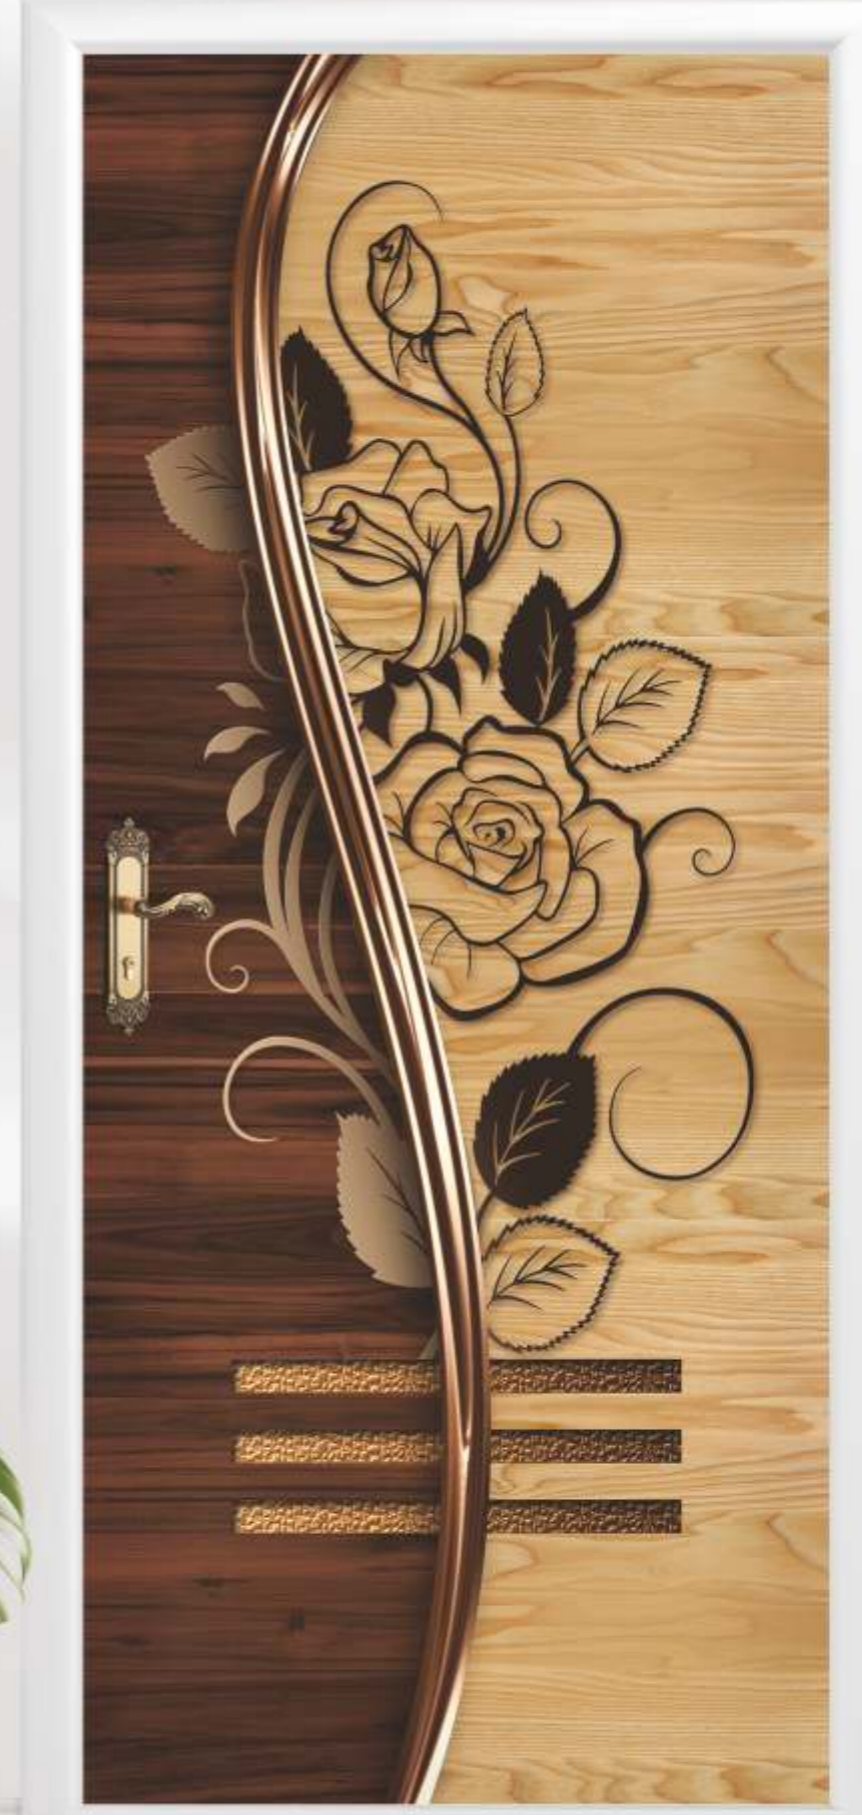

INTIM
LAMINATES | DOOR SKIN

DIGITAL HIGH GLOSS

Size 7' x 3.25'

Size 7' x 3.25'

DGHG 033

DGHG 034

Size 7' x 3.25'

Size 7' x 3.25'