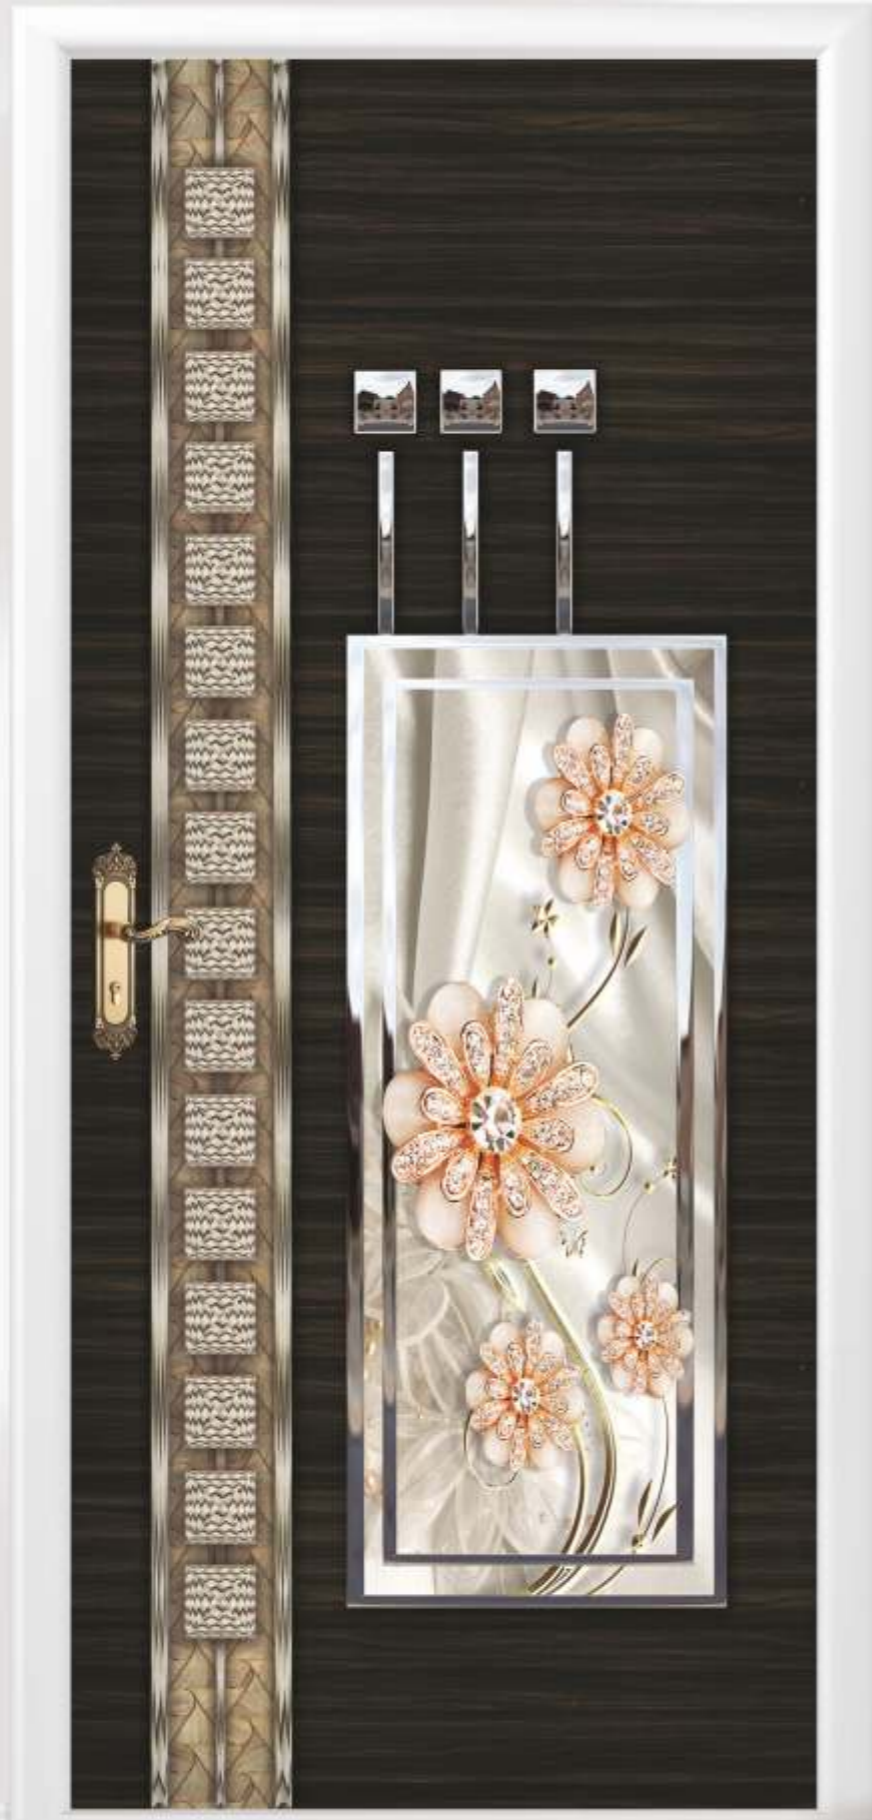

DGHG 037

Size 7' x 3.25'